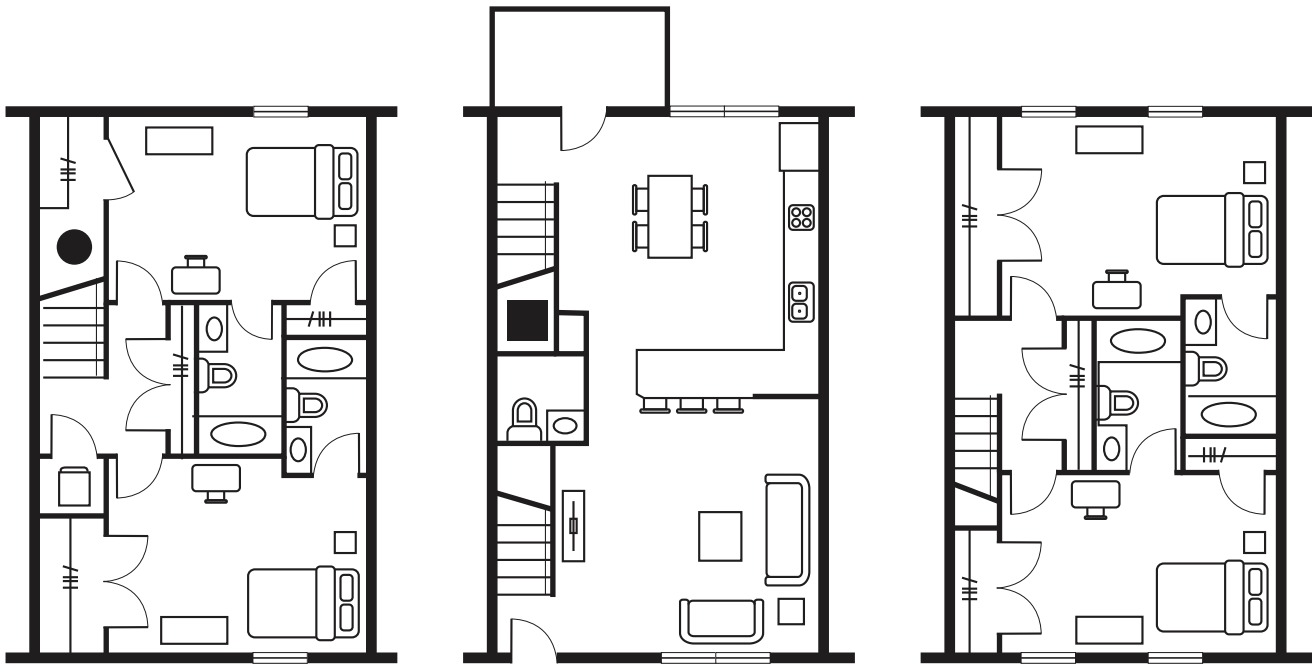

# CopperBeech

TOWNHOMES

4

**BEDROOM**

4.5

**BATHROOM**

**2,000 sq ft**

(419) 353-3300