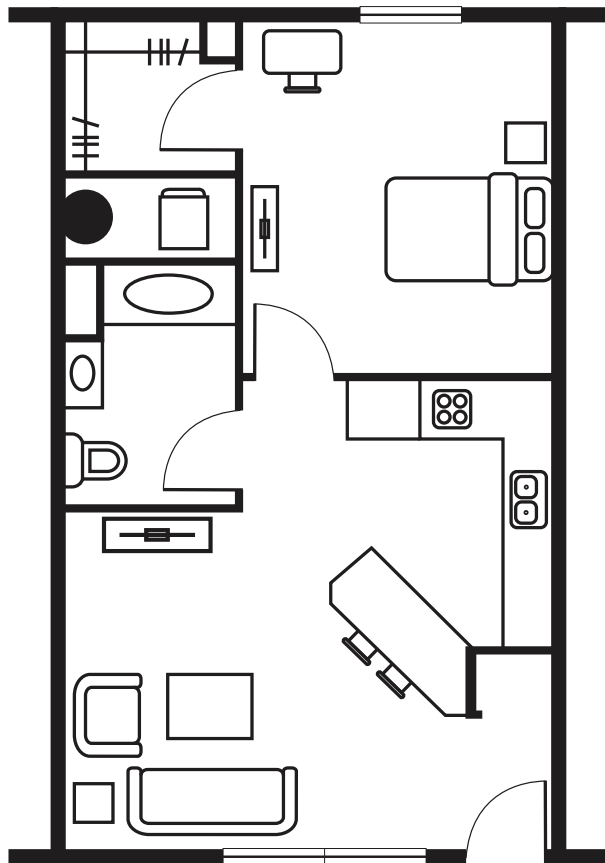

CopperBeech

TOWNHOMES

1

BEDROOM

1

BATHROOM

650 sq ft

(419) 353-3300